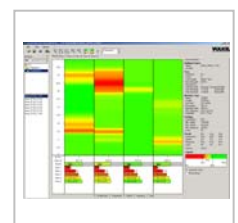

VCC - Overview and possible combinations

Compaction measurement

Sensor with digital data transfer

[generates data for the ACD, CFM and TCD]

ASC

ASC

ASC

Display

of compaction data

ACD

CFM

TCD

Printing

the compaction data after a completed passage

[supported by the CFM and TCD]

TCP

TCP

Storage, analysis and documentation

of all area compaction data via a PC

[supported by the TCD]

CompactDoc